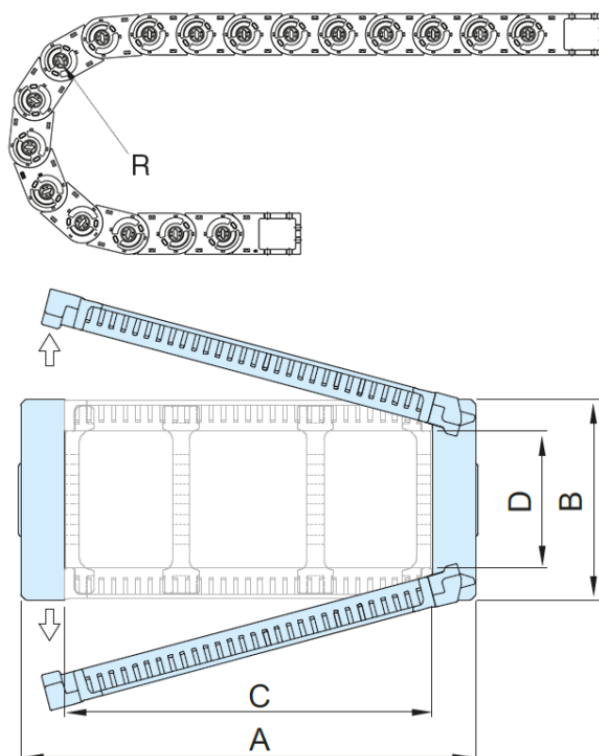

Article number: 18ST055N175R065

Description: ST Shift cable chain, ST055N.175 Radius 65- Hoved nr. (1LK)
Type ST055N.175.R65

Measures

A = 196

B = 52

C = 175

D = 40

I = 55

R = 065